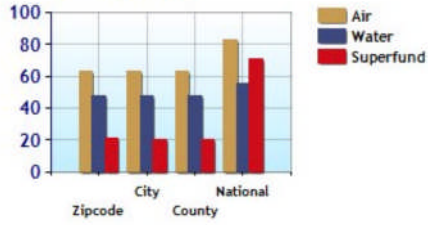

Altitude

Temperature Extremes

Precipitation Summary

Sunny and Cloudy Days per Annum for 53572

Comfort Index (during hot weather)

Environmental Statistics near Zip Code 53572

	Zipcode	City	County	National
? Air Quality	63	63	63	83
? Watershed Quality	48	48	48	55
? Physicians per Capita	368.4	368.4	368.4	220.5
? Health Cost Index	101.2	102.3	99.9	100.0
? Superfund Site Index	21	20	20	71
? UV Index	3.3	3.3	3.3	4.3

Environmental Quality

UV Index