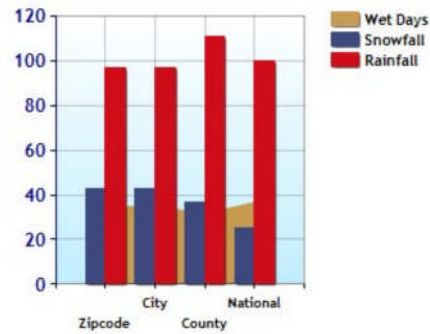

Climate near Zip Code 53572

	Zipcode	City	County	National
Altitude	933	1,220	925	1,060
Rainfall (inches annually)	34.4	34.4	32.4	36.5
Snowfall (inches annually)	42.7	42.7	36.9	25.0
January Avg. Low Temp	8.5	8.5	9.0	20.5
July Avg. High Temp	82.0	82.0	82.7	86.5
Days of Precipitation Annually	97	97	111	100
Days Mostly Sunny Annually	185	183	185	205
Comfort Index (during hot weather)	47	47	47	44

Altitude

Temperature Extremes

Precipitation Summary

Sunny and Cloudy Days per Annum for 53572

Comfort Index (during hot weather)

Environmental Statistics near Zip Code 53572

	Zipcode	City	County	National
? Air Quality	63	63	63	83
? Watershed Quality	48	48	48	55
? Physicians per Capita	368.4	368.4	368.4	220.5
? Health Cost Index	101.2	102.3	99.9	100.0
? Superfund Site Index	21	20	20	71
? UV Index	3.3	3.3	3.3	4.3