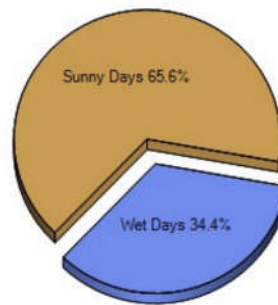

Climate near Zip Code 53572

	Zipcode	City	County	National
Altitude	933	1,220	925	1,060
Rainfall (inches annually)	34.4	34.4	32.4	36.5
Snowfall (inches annually)	42.7	42.7	36.9	25.0
January Avg. Low Temp	8.5	8.5	9.0	20.5
July Avg. High Temp	82.0	82.0	82.7	86.5
Days of Precipitation Annually	97	97	111	100
Days Mostly Sunny Annually	185	183	185	205
Comfort Index (during hot weather)	47	47	47	44

Altitude

Temperature Extremes

Precipitation Summary

Sunny and Cloudy Days per Annum for 53572

Comfort Index (during hot weather)

Environmental Statistics near Zip Code 53572

	Zipcode	City	County	National
? Air Quality	63	63	63	83
? Watershed Quality	48	48	48	55
? Physicians per Capita	368.4	368.4	368.4	220.5
? Health Cost Index	101.2	102.3	99.9	100.0
? Superfund Site Index	21	20	20	71
? UV Index	3.3	3.3	3.3	4.3