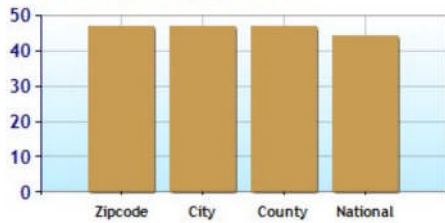

Altitude

Temperature Extremes

Precipitation Summary

Sunny and Cloudy Days per Annum for 53572

Comfort Index (during hot weather)

Environmental Statistics near Zip Code 53572

	Zipcode	City	County	National
? Air Quality	63	63	63	83
? Watershed Quality	48	48	48	55
? Physicians per Capita	368.4	368.4	368.4	220.5
? Health Cost Index	101.2	102.3	99.9	100.0
? Superfund Site Index	21	20	20	71
? UV Index	3.3	3.3	3.3	4.3