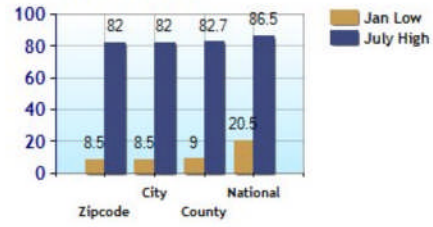

Climate near Zip Code 53572

	Zipcode	City	County	National
Altitude	933	1,220	925	1,060
Rainfall (inches annually)	34.4	34.4	32.4	36.5
Snowfall (inches annually)	42.7	42.7	36.9	25.0
January Avg. Low Temp	8.5	8.5	9.0	20.5
July Avg. High Temp	82.0	82.0	82.7	86.5
Days of Precipitation Annually	97	97	111	100
Days Mostly Sunny Annually	185	183	185	205
Comfort Index (during hot weather)	47	47	47	44

Altitude

Temperature Extremes

Precipitation Summary

Sunny and Cloudy Days per Annum for 53572

Comfort Index (during hot weather)

Environmental Statistics near Zip Code 53572

	Zipcode	City	County	National
? Air Quality	63	63	63	83
? Watershed Quality	48	48	48	55
? Physicians per Capita	368.4	368.4	368.4	220.5
? Health Cost Index	101.2	102.3	99.9	100.0
? Superfund Site Index	21	20	20	71
? UV Index	3.3	3.3	3.3	4.3