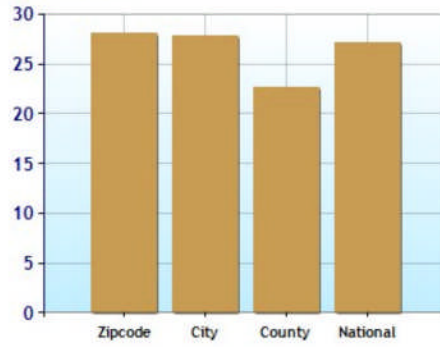

Commute near Zip Code 53572

	Zipcode	City	County	National
? Commuting by Bus	0.3%	0.3%	4.6%	2.9%
? Commuting by Carpool	12.5%	12.1%	10.5%	11.4%
? Commuting by Auto	78.6%	79.6%	73.5%	74.2%
? Commute Time	28.1	27.8	22.7	27.1
? Working at Home	5.0%	4.1%	3.5%	5.2%

Commuting Methods for Zipcode 53572

Commute Time

Crime near Zip Code 53572

	Zipcode	City	County	National
? Property Crime Risk Index	3.0	4.0	4.0	4.0
? Violent Crime Risk Index	1.0	2.0	2.0	4.0

Property Crime Risk Index