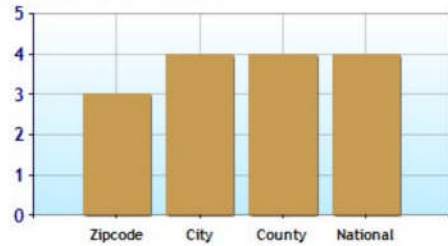

Commuting Methods for Zipcode 53572

Commute Time

Crime near Zip Code 53572

	Zipcode	City	County	National
? Property Crime Risk Index	3.0	4.0	4.0	4.0
? Violent Crime Risk Index	1.0	2.0	2.0	4.0

Property Crime Risk Index

Violent Crime Risk Index