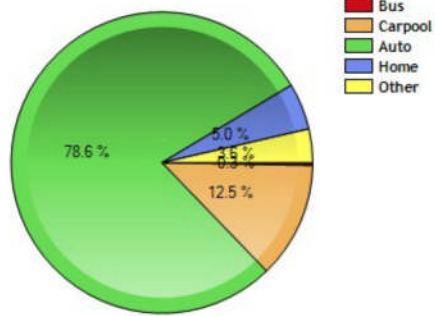

Commute near Zip Code 53572

	Zipcode	City	County	National
? Commuting by Bus	0.3%	0.3%	4.6%	2.9%
? Commuting by Carpool	12.5%	12.1%	10.5%	11.4%
? Commuting by Auto	78.6%	79.6%	73.5%	74.2%
? Commute Time	28.1	27.8	22.7	27.1
? Working at Home	5.0%	4.1%	3.5%	5.2%

Commuting Methods for Zipcode 53572